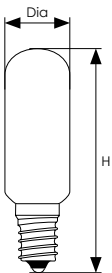

LED Filament Cooker Hood

Special purpose LED retrofit cooker hood lamp with extremely low power consumption.

- 10,000 hour life
- 50,000 switching cycles
- 2700K warm white or 4000K cool white colour options
- Colour rendering index Ra≥80
- SES-E14 cap
- Opaque finish
- Not suitable for dimming
- Recommended for indoor use only

Product Code	Watts (W)	Volts (V)	Cap	Colour Appearance	Colour Temp (K)	Total Lumens (lm)	Incandescent Equivalent (W)	Dimensions (mm)		Energy Rating	Order Qty
								Dia	H		
Single Carton											
10550	3.8	240	SES-E14	Warm White	2700	380	35	35	86	A++	10
10567	3.8	240	SES-E14	Cool White	4000	380	35	35	86	A++	10