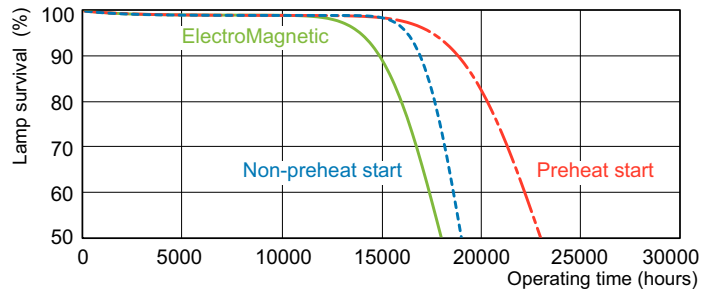

MASTER TL-D Super 80

Lifetime