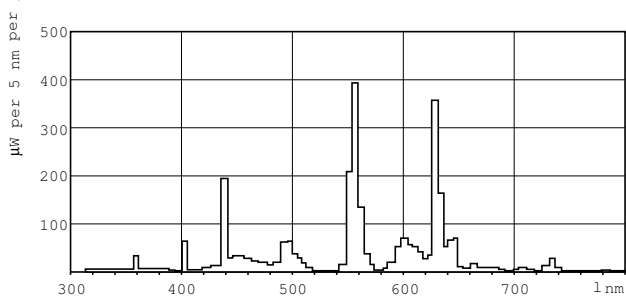

MASTER TL-D Super 80

Controls and Dimming

Dimmable	Yes
----------	-----

Approval and Application

Energy efficiency label (EEL)	A
Mercury (Hg) content (nom.)	2.0 mg
Energy consumption kWh/1,000 hours	22 kWh

Product Data

Full product code	871150063171840
Order product name	MASTER TL-D Super 80 18W/840 1SL/25

EAN/UPC – product	8711500631718
Order code	63171840
Local order code	18840
SAP numerator – quantity per pack	1
Numerator – packs per outer box	25
SAP material	927920084023
SAP net weight (piece)	71.000 g
ILCOS code	FD-18/40/1B-E-G13

Dimensional drawing

Product	D (max)	A (max)	B (max)	B (min)	C (max)
MASTER TL-D Super 80 18W/840 1SL/25	28 mm	589.8 mm	596.9 mm	594.5 mm	604 mm

TL-D 18W/840

Photometric data

Lightcolour /840

Lightcolour /840