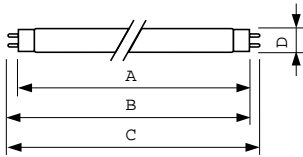

Product Data

Full product code	871150063171840
Order product name	MASTER TL-D Super 80 18W/840 1SL/25

EAN/UPC – product	8711500631718
Order code	63171840
Local order code	18840
SAP numerator – quantity per pack	1
Numerator – packs per outer box	25
SAP material	927920084023
SAP net weight (piece)	71.000 g
ILCOS code	FD-18/40/1B-E-G13

Dimensional drawing

Product	D (max)	A (max)	B (max)	B (min)	C (max)
MASTER TL-D Super 80 18W/840 1SL/25	28 mm	589.8 mm	596.9 mm	594.5 mm	604 mm

TL-D 18W/840

Photometric data

Lightcolour /840

Lightcolour /840