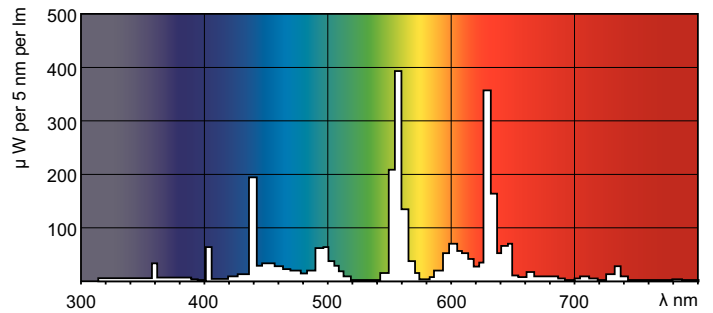

MASTER TL-D Super 80

Controls and Dimming

Dimmable	Yes
----------	-----

Approval and Application

Energy efficiency label (EEL)	A
Mercury (Hg) content (nom.)	2.0 mg
Energy consumption kWh/1,000 hours	22 kWh

Dimensional drawing

Product	D (max)	A (max)	B (max)	B (min)	C (max)
MASTER TL-D Super 80 18W/840 1SL/25	28 mm	589.8 mm	596.9 mm	594.5 mm	604 mm

TL-D 18W/840

Photometric data

Lightcolour /840

Lightcolour /840