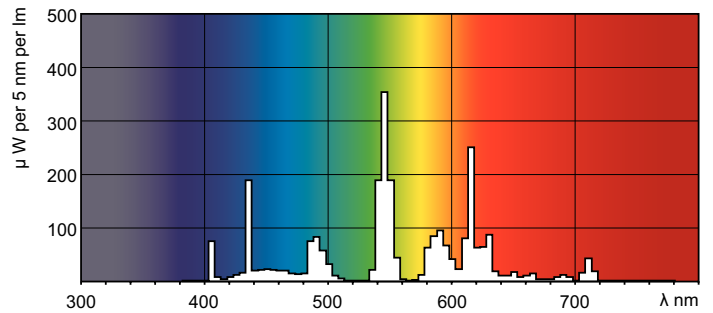

Product data

General Information	
Cap base	G13 [Medium Bi-Pin Fluorescent]
Life to 10% failures (nom.)	12000 h
Life to 50% failures (nom.)	15000 h
Life to 50% failures preheat (nom.)	20000 h
LSF 2000 h Rated	99 %
LSF 4000 h Rated	99 %
LSF 6000 h Rated	99 %
LSF 8000 h Rated	99 %
LSF 12000 h Rated	89 %
LSF 16000 h Rated	33 %
LSF 20000 h Rated	2 %
Light Technical	
Colour Code	835 [CCT of 3,500 K]
Luminous flux (nom.)	3350 lm
Luminous flux (rated) (nom.)	3350 lm
Colour designation	White (WH)
Correlated Colour Temperature (Nom)	3500 K

Luminous efficacy (rated) (nom.)	93 lm/W
Colour rendering index (nom.)	>80
LLMF 2000 h Rated	96 %
LLMF 4000 h Rated	95 %
LLMF 6000 h Rated	94 %
LLMF 8000 h Rated	93 %
LLMF 12000 h Rated	92 %
LLMF 16000 h Rated	91 %
LLMF 20000 h Rated	90 %

Approval and Application

Energy efficiency label (EEL)	A
Mercury (Hg) content (nom.)	2.0 mg
Energy consumption kWh/1,000 hours	42 kWh

Product Data

Full product code	871150063198540
Order product name	MASTER TL-D Super 80 36W/835 1SL/25

Dimensional drawing

Product	D (max)	A (max)	B (max)	B (min)	C (max)
MASTER TL-D Super 80 36W/835 1SL/25	28 mm	1199.4 mm	1206.5 mm	1204.1 mm	1213.6 mm

TL-D 36W/835

Photometric data

Lightcolour /835

Lightcolour /835