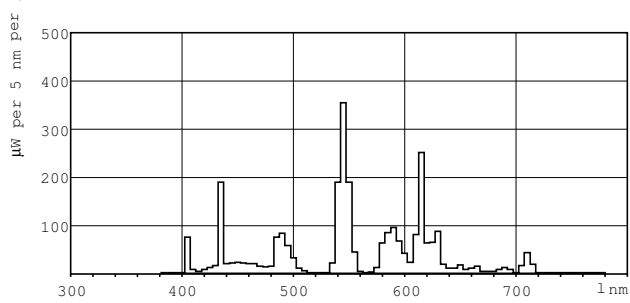

Product data

General Information	
Cap base	G13 [Medium Bi-Pin Fluorescent]
Life to 10% failures (nom.)	12000 h
Life to 50% failures (nom.)	15000 h
Life to 50% failures preheat (nom.)	20000 h
LSF 2000 h Rated	99 %
LSF 4000 h Rated	99 %
LSF 6000 h Rated	99 %
LSF 8000 h Rated	99 %
LSF 12000 h Rated	89 %
LSF 16000 h Rated	33 %
LSF 20000 h Rated	2 %
Light Technical	
Colour Code	835 [CCT of 3,500 K]
Luminous flux (nom.)	3350 lm
Luminous flux (rated) (nom.)	3350 lm
Colour designation	White (WH)
Correlated Colour Temperature (Nom)	3500 K

Luminous efficacy (rated) (nom.)	93 lm/W
Colour rendering index (nom.)	>80
LLMF 2000 h Rated	96 %
LLMF 4000 h Rated	95 %
LLMF 6000 h Rated	94 %
LLMF 8000 h Rated	93 %
LLMF 12000 h Rated	92 %
LLMF 16000 h Rated	91 %
LLMF 20000 h Rated	90 %

Approval and Application

Energy efficiency label (EEL)	A
Mercury (Hg) content (nom.)	2.0 mg
Energy consumption kWh/1,000 hours	42 kWh

Product Data

Full product code	871150063198540
Order product name	MASTER TL-D Super 80 36W/835 1SL/25

Dimensional drawing

Product	D (max)	A (max)	B (max)	B (min)	C (max)
MASTER TL-D Super 80 36W/835 1SL/25	28 mm	1199.4 mm	1206.5 mm	1204.1 mm	1213.6 mm

TL-D 36W/835

Photometric data

Lightcolour /835

Lightcolour /835