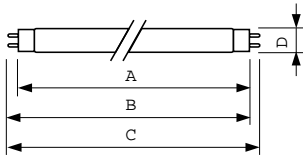

MASTER TL-D Super 80

Controls and Dimming

Dimmable	Yes

Approval and Application

Energy efficiency label (EEL)	A
Mercury (Hg) content (nom.)	2.0 mg
Energy consumption kWh/1,000 hours	42 kWh

Product Data

Full product code	871150063198540
Order product name	MASTER TL-D Super 80 36W/835 1SL/25

EAN/UPC – product	8711500631985
Order code	63198540
Local order code	36835
SAP numerator – quantity per pack	1
Numerator – packs per outer box	25
SAP material	927921083523
SAP net weight (piece)	135.000 g
ILCOS code	FD-36/35/1B-E-G13

Dimensional drawing