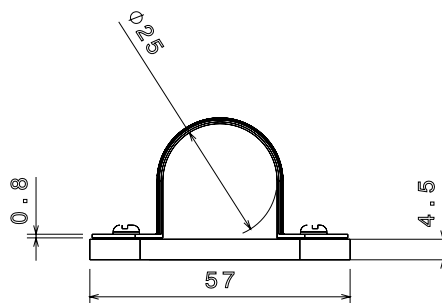

PRODUCT CODE: SBS25WH
FIRE RESISTANT SPACER BAR SADDLE

DESCRIPTION

25mm Fire Resistant Spacer Bar Saddle

FINISH

White RAL9003

MATERIAL

Pressed Steel

PACKAGING

Packed in qty 100

ADDITIONAL NOTES

Fully compliant to BS7671 18th Edition Amendment 3 and BS 8434-2
Fire rated to 930°C for 120 minutes by Exxova Warringtonfire

Isometric view

Bottom view

Top view

Front view

Side view