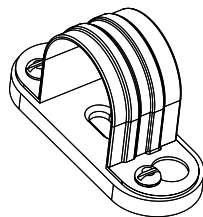

PRODUCT CODE: SBS25WH
FIRE RESISTANT SPACER BAR SADDLE

DESCRIPTION

25mm Fire Resistant Spacer Bar Saddle

FINISH

White RAL9003

MATERIAL

Pressed Steel

PACKAGING

Packed in qty 100

ADDITIONAL NOTES

Fully compliant to BS7671 18th Edition Amendment 3 and BS 8434-2
Fire rated to 930°C for 120 minutes by Exxova Warringtonfire

Isometric view

Bottom view

Top view

Front view

Side view