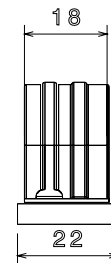

PRODUCT CODE: SBS25WH
FIRE RESISTANT SPACER BAR SADDLE

DESCRIPTION

25mm Fire Resistant Spacer Bar Saddle

FINISH

White RAL9003

MATERIAL

Pressed Steel

PACKAGING

Packed in qty 100

ADDITIONAL NOTES

Fully compliant to BS7671 18th Edition Amendment 3 and BS 8434-2
Fire rated to 930°C for 120 minutes by Exxova Warringtonfire

Isometric view

Bottom view

Top view

Front view

Side view