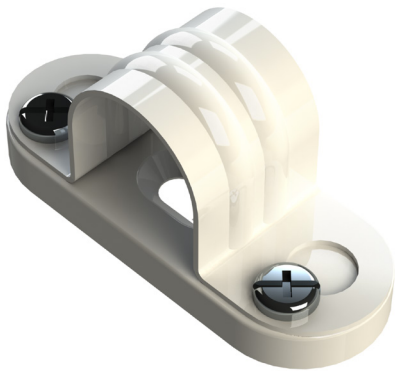

PRODUCT CODE: SBS25WH
FIRE RESISTANT SPACER BAR SADDLE

DESCRIPTION

25mm Fire Resistant Spacer Bar Saddle

FINISH

White RAL9003

MATERIAL

Pressed Steel

PACKAGING

Packed in qty 100

ADDITIONAL NOTES

Fully compliant to BS7671 18th Edition Amendment 3 and BS 8434-2
Fire rated to 930°C for 120 minutes by Exxova Warringtonfire

Isometric view

Bottom view

Top view

Front view

Side view