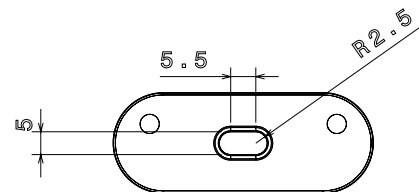

PRODUCT CODE: SBS25WH
FIRE RESISTANT SPACER BAR SADDLE

DESCRIPTION

25mm Fire Resistant Spacer Bar Saddle

FINISH

White RAL9003

MATERIAL

Pressed Steel

PACKAGING

Packed in qty 100

ADDITIONAL NOTES

Fully compliant to BS7671 18th Edition Amendment 3 and BS 8434-2
Fire rated to 930°C for 120 minutes by Exxova Warringtonfire

Isometric view

Bottom view

Top view

Front view

Side view