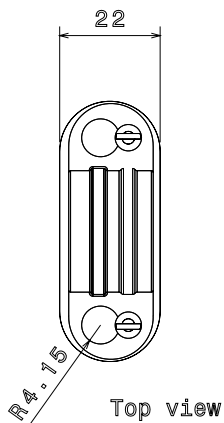

PRODUCT CODE: SBS25WH
FIRE RESISTANT SPACER BAR SADDLE

DESCRIPTION

25mm Fire Resistant Spacer Bar Saddle

FINISH

White RAL9003

MATERIAL

Pressed Steel

PACKAGING

Packed in qty 100

ADDITIONAL NOTES

Fully compliant to BS7671 18th Edition Amendment 3 and BS 8434-2
Fire rated to 930°C for 120 minutes by Exxova Warringtonfire

Isometric view

Bottom view

Top view

Front view

Side view