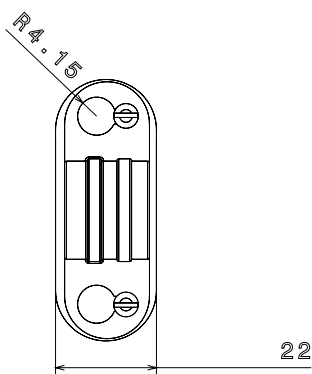

PRODUCT CODE: SBS20WH
FIRE RESISTANT SPACER BAR SADDLE

DESCRIPTION

20mm Fire Resistant Spacer Bar Saddle

FINISH

White RAL9003

MATERIAL

Pressed Steel

PACKAGING

Packed in qty 100

ADDITIONAL NOTES

Fully compliant to BS7671 18th Edition Amendment 3 and BS 8434-2
Fire rated to 930°C for 120 minutes by Exxova Warringtonfire

Isometric view

Bottom view

Top view

Front view

Side view