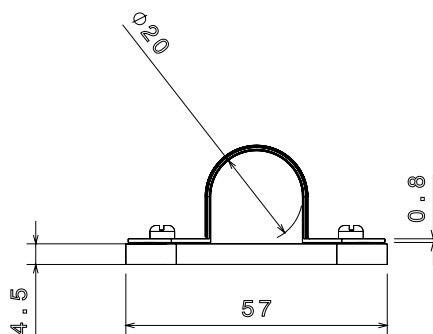

Packed in qty 100

ADDITIONAL NOTES

Fully compliant to BS7671 18th Edition Amendment 3 and BS 8434-2
Fire rated to 930°C for 120 minutes by Exxova Warringtonfire

Isometric view

Bottom view

Top view

Front view

Side view