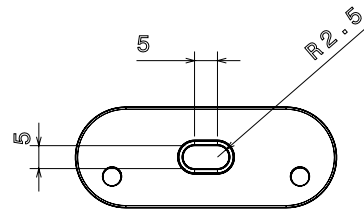

PRODUCT CODE: SBS20WH
FIRE RESISTANT SPACER BAR SADDLE

DESCRIPTION

20mm Fire Resistant Spacer Bar Saddle

FINISH

White RAL9003

MATERIAL

Pressed Steel

PACKAGING

Packed in qty 100

ADDITIONAL NOTES

Fully compliant to BS7671 18th Edition Amendment 3 and BS 8434-2
Fire rated to 930°C for 120 minutes by Exxova Warringtonfire

Isometric view

Bottom view

Top view

Front view

Side view