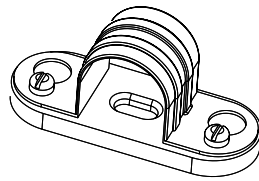

PRODUCT CODE: SBS20WH
FIRE RESISTANT SPACER BAR SADDLE

DESCRIPTION

20mm Fire Resistant Spacer Bar Saddle

FINISH

White RAL9003

MATERIAL

Pressed Steel

PACKAGING

Packed in qty 100

ADDITIONAL NOTES

Fully compliant to BS7671 18th Edition Amendment 3 and BS 8434-2
Fire rated to 930°C for 120 minutes by Exxova Warringtonfire

Isometric view

Bottom view

Top view

Front view

Side view