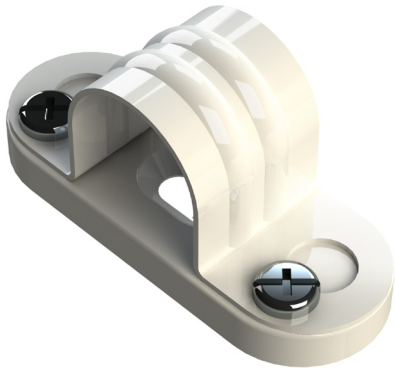

PRODUCT CODE: SBS20WH
FIRE RESISTANT SPACER BAR SADDLE

DESCRIPTION

20mm Fire Resistant Spacer Bar Saddle

FINISH

White RAL9003

MATERIAL

Pressed Steel

PACKAGING

Packed in qty 100

ADDITIONAL NOTES

Fully compliant to BS7671 18th Edition Amendment 3 and BS 8434-2
Fire rated to 930°C for 120 minutes by Exxova Warringtonfire

Isometric view

Bottom view

Top view

Front view

Side view