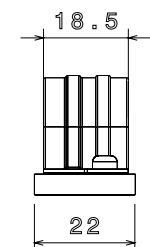

PRODUCT CODE: SBS20WH
FIRE RESISTANT SPACER BAR SADDLE

DESCRIPTION

20mm Fire Resistant Spacer Bar Saddle

FINISH

White RAL9003

MATERIAL

Pressed Steel

PACKAGING

Packed in qty 100

ADDITIONAL NOTES

Fully compliant to BS7671 18th Edition Amendment 3 and BS 8434-2
Fire rated to 930°C for 120 minutes by Exxova Warringtonfire

Isometric view

Bottom view

Top view

Front view

Side view