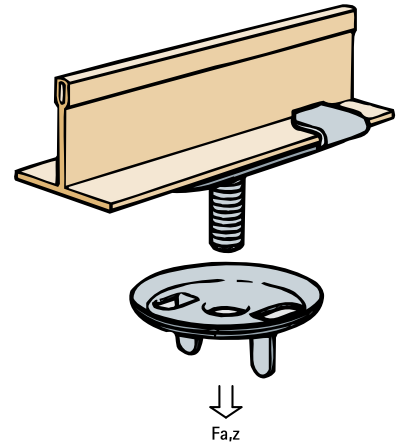

Britclips® T Bar / Twist On Clip (AC)

(J 35 105)

for ceiling grid 15 - 25 mm

Features and benefits

- twist on fixing
- for fixing to the ceiling grid
- with stud bolt M6 (length see table) for fixing of clamp, conduit junction box, etc.
- spin nut included
- material: spring steel (type CS70)
- surface treatment: Delta-Tone 9000 (480 hours)

Part No.	Code	G	B (mm)	F _{a,z} (N)	Pack 1
EM56521603	AC15	M6 x 16 mm	15	220	100
EM56521604	AC25	M6 x 16 mm	25	220	100
EP56521604	AC25	M6 x 16 mm	25	220	25

For use with static loads only.