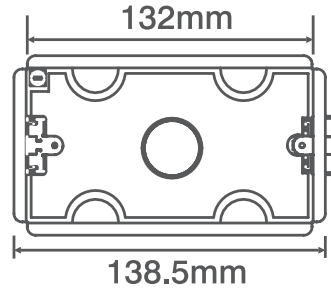

**Product Code:** WA4235

**Description:** 2 Gang 35mm Deep FlameGuard® Dry Lining Box

### General Information

<b>Dimensions</b>	142mm (W) x 82mm (H) x 47mm (D)	
<b>Cutout Dimensions</b>	132mm (W) x 73mm (H)	
<b>Maximum Board Thickness</b>	18mm	
<b>Materials</b>	Body: Galvanised Steel	Earth Terminal: Brass
	Terminal Screw: Brass	Springs: Spring Steel
	Pad Insert: Intumescent Composite	
<b>Earth Terminal Provided</b>	Yes	
<b>Back Box Knockouts</b>	1 x 25mmØ, 4 x 25mmØ (Edge)	
<b>Operational Temperature</b>	-5°C to +40°C	
<b>Warranty</b>	10 Years	
<b>Standards</b>	BS EN 1364-1:2015 BS EN ISO 10140-2: 2010 BS 4662:2006+A1:2009	