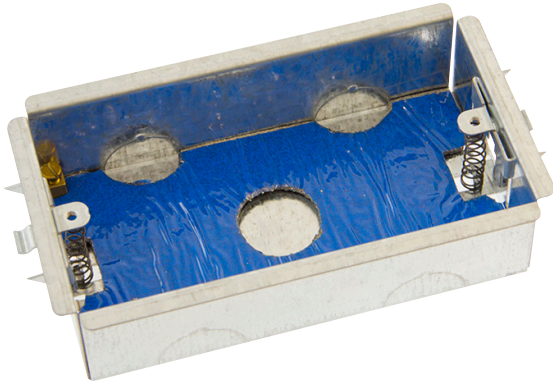

**Product Code:** WA4235

**Description:** 2 Gang 35mm Deep FlameGuard® Dry Lining Box

### General Information

<b>Dimensions</b>	142mm (W) x 82mm (H) x 47mm (D)	
<b>Cutout Dimensions</b>	132mm (W) x 73mm (H)	
<b>Maximum Board Thickness</b>	18mm	
<b>Materials</b>	Body: Galvanised Steel	Earth Terminal: Brass
	Terminal Screw: Brass	Springs: Spring Steel
	Pad Insert: Intumescent Composite	
<b>Earth Terminal Provided</b>	Yes	
<b>Back Box Knockouts</b>	1 x 25mmØ, 4 x 25mmØ (Edge)	
<b>Operational Temperature</b>	-5°C to +40°C	
<b>Warranty</b>	10 Years	
<b>Standards</b>	BS EN 1364-1:2015 BS EN ISO 10140-2: 2010 BS 4662:2006+A1:2009	