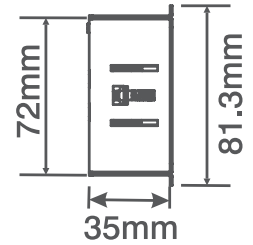

**Product Code:** WA4235

**Description:** 2 Gang 35mm Deep FlameGuard® Dry Lining Box

### General Information

<b>Dimensions</b>	142mm (W) x 82mm (H) x 47mm (D)	
<b>Cutout Dimensions</b>	132mm (W) x 73mm (H)	
<b>Maximum Board Thickness</b>	18mm	
<b>Materials</b>	Body: Galvanised Steel	Earth Terminal: Brass
	Terminal Screw: Brass	Springs: Spring Steel
	Pad Insert: Intumescent Composite	
<b>Earth Terminal Provided</b>	Yes	
<b>Back Box Knockouts</b>	1 x 25mmØ, 4 x 25mmØ (Edge)	
<b>Operational Temperature</b>	-5°C to +40°C	
<b>Warranty</b>	10 Years	
<b>Standards</b>	BS EN 1364-1:2015 BS EN ISO 10140-2: 2010 BS 4662:2006+A1:2009	