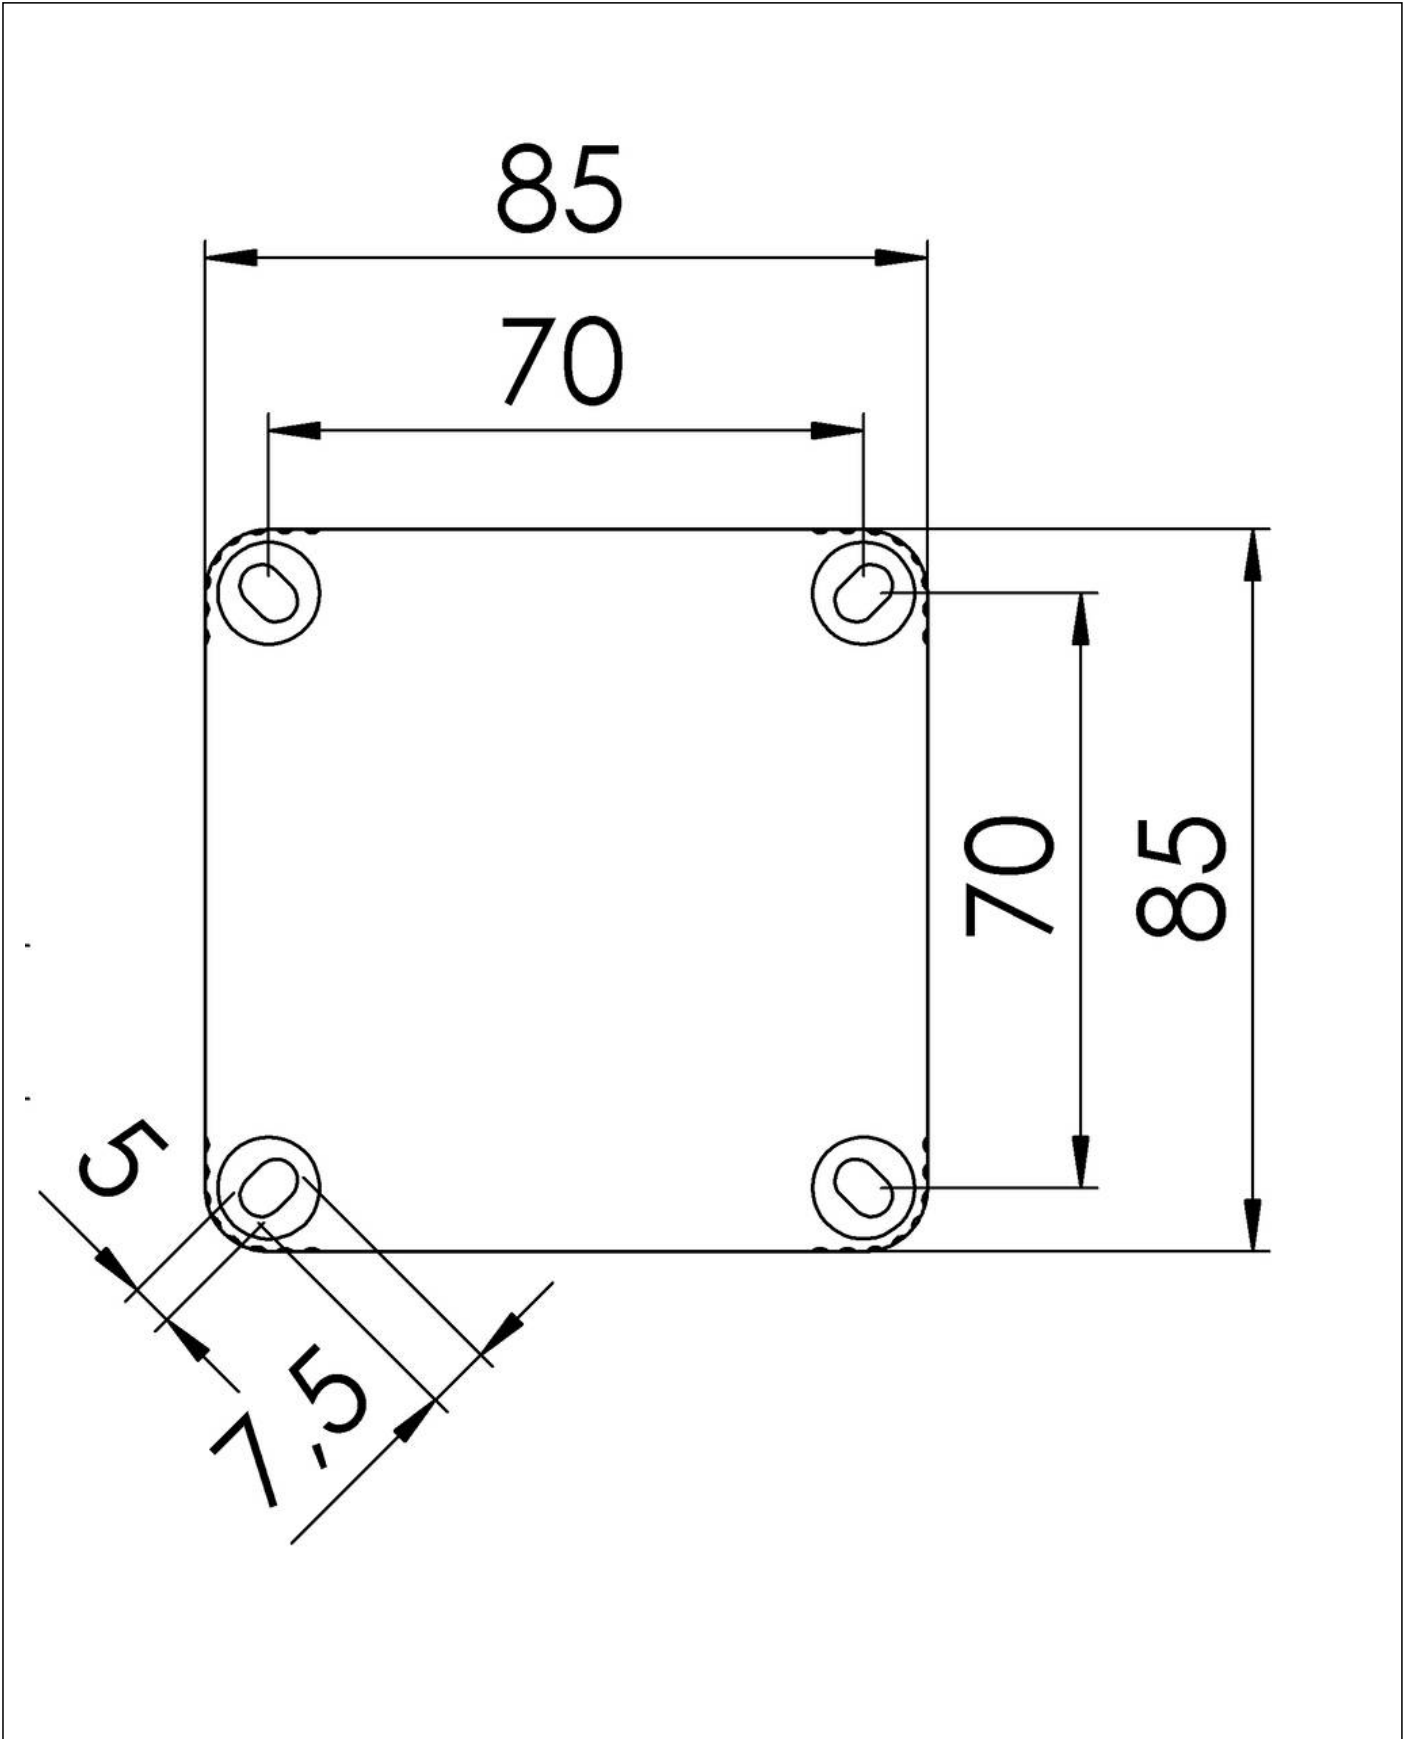

Your Contact:

WISKA Hoppmann GmbH

Kisdorfer Weg 28 · 24568 Kaltenkirchen · Germany

☎ +49-4191-508-0 · 📠 +49-4191-508-209

contact@wiska.de · www.wiska.com