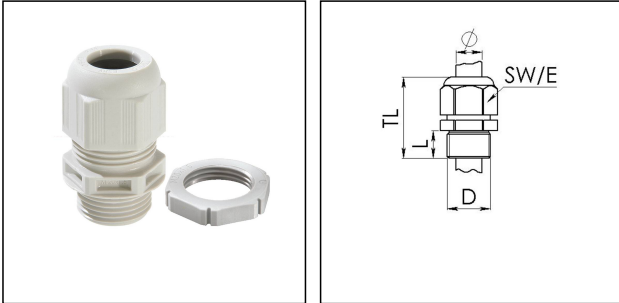

GLP25 grey

Products may differ in size, colour and appearance to those shown. If you require further information or customisation, please contact us directly.

Material cable gland	Polyamide
Material sealing gasket	EPDM
Protection class	IP69, IP68 (5 bar 30 min)
Temp. range min	-40 °C
Temp. range max	100 °C
Glow wire test	750 °C
Thread type	M
Ø Connection thread D	25
Lead	1,5
Length screw-in thread L	10 mm
Ø cable diameter min	9 mm
Ø cable diameter max	17 mm
Key width SW	29 mm
Collar diameter (E)	32 mm
Total length TL	38 mm - 47 mm
Type of cable anchorage	A
Install. torques fitting	10 N m
Install. torques fitting/EADR	4 N m
Install. torques cap nut	4 N m
Impact category	4
Product Color	RAL 7035
Type	GLP25 grey
Order no. RAL 7035	10106682
Packing unit	10
ETIM-Classification	EC000441