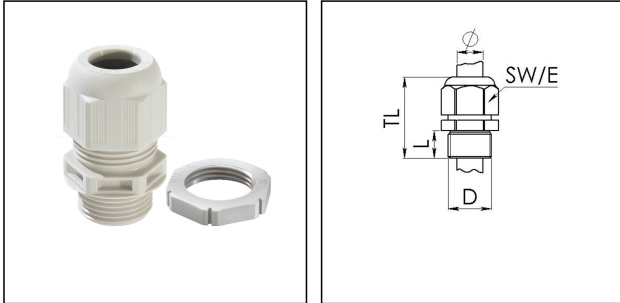

GLP32 grey

Products may differ in size, colour and appearance to those shown. If you require further information or customisation, please contact us directly.

Material cable gland	Polyamide
Material sealing gasket	EPDM
Protection class	IP68 (5 bar 30 min), IP69
Temp. range min	-40 °C
Temp. range max	100 °C
Glow wire test	750 °C
Thread type	M
Ø Connection thread D	32
Lead	1,5
Length screw-in thread L	12 mm
Ø cable diameter min	13 mm
Ø cable diameter max	21 mm
Key width SW	36 mm
Collar diameter (E)	40 mm
Total length TL	42 mm - 51 mm
Type of cable anchorage	A
Install. torques fitting	15 N m
Install. torques fitting/EADR	4 N m
Install. torques cap nut	4 N m
Impact category	4
Product Color	RAL 7035
Type	GLP32 grey
Order no. RAL 7035	10105302
Packing unit	10
ETIM-Classification	EC000441