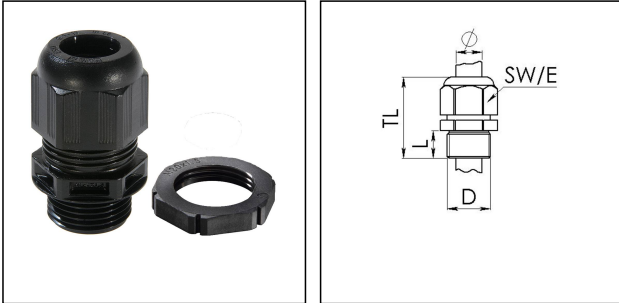

## GLP32 black

Products may differ in size, colour and appearance to those shown. If you require further information or customisation, please contact us directly.

Material cable gland	Polyamide
Material sealing gasket	EPDM
Protection class	IP68 (5 bar 30 min), IP69
Temp. range min	-40 °C
Temp. range max	100 °C
Glow wire test	750 °C
Thread type	M
Ø Connection thread D	32
Lead	1,5
Length screw-in thread L	12 mm
Ø cable diameter min	13 mm
Ø cable diameter max	21 mm
Key width SW	36 mm
Collar diameter (E)	40 mm
Total length TL	42 mm - 51 mm
Type of cable anchorage	A
Install. torques fitting	15 N m
Install. torques fitting/EADR	4 N m
Install. torques cap nut	4 N m
Impact category	4
Product Color	RAL 9005
Type	GLP32 black
Order no. RAL 9005	10106658
Packing unit	10
ETIM-Classification	EC000441