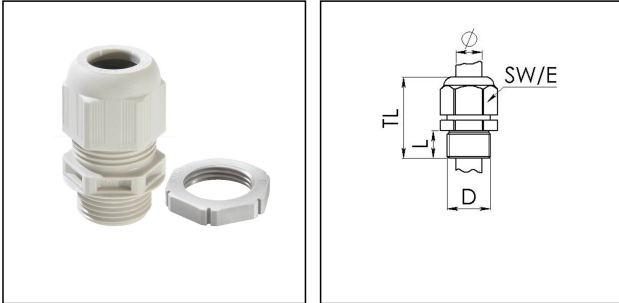

## GLP40 grey

Products may differ in size, colour and appearance to those shown. If you require further information or customisation, please contact us directly.

Material cable gland	Polyamide
Material sealing gasket	EPDM
Protection class	IP69, IP68 (5 bar 30 min)
Temp. range min	-40 °C
Temp. range max	100 °C
Glow wire test	750 °C
Thread type	M
Ø Connection thread D	40
Lead	1,5
Length screw-in thread L	12 mm
Ø cable diameter min	16 mm
Ø cable diameter max	28 mm
Key width SW	46 mm
Collar diameter (E)	51 mm
Total length TL	52 mm - 65 mm
Type of cable anchorage	A
Install. torques fitting	20 N m
Install. torques cap nut	20 N m
Impact category	4
Product Color	RAL 7035
Type	GLP40 grey
Order no. RAL 7035	10106659
Packing unit	5
ETIM-Classification	EC000441