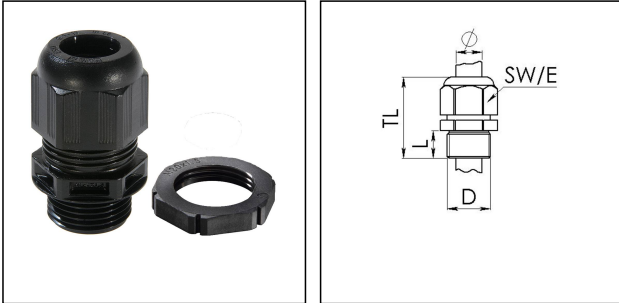

## GLP40 black

Products may differ in size, colour and appearance to those shown. If you require further information or customisation, please contact us directly.

Material cable gland	Polyamide
Material sealing gasket	EPDM
Protection class	IP69, IP68 (5 bar 30 min)
Temp. range min	-40 °C
Temp. range max	100 °C
Glow wire test	750 °C
Thread type	M
Ø Connection thread D	40
Lead	1,5
Length screw-in thread L	12 mm
Ø cable diameter min	16 mm
Ø cable diameter max	28 mm
Key width SW	46 mm
Collar diameter (E)	51 mm
Total length TL	52 mm - 65 mm
Type of cable anchorage	A
Install. torques fitting	20 N m
Install. torques cap nut	20 N m
Impact category	4
Product Color	RAL 9005
Type	GLP40 black
Order no. RAL 9005	10106660
Packing unit	5
ETIM-Classification	EC000441