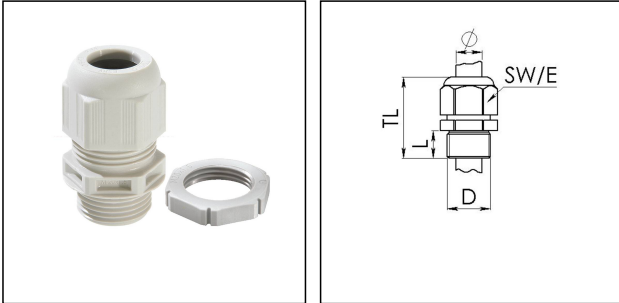

GLP50 grey

Products may differ in size, colour and appearance to those shown. If you require further information or customisation, please contact us directly.

Material cable gland	Polyamide
Material sealing gasket	EPDM
Protection class	IP68 (5 bar 30 min), IP69
Temp. range min	-40 °C
Temp. range max	100 °C
Glow wire test	750 °C
Thread type	M
Ø Connection thread D	50
Lead	1,5
Length screw-in thread L	14 mm
Ø cable diameter min	21 mm
Ø cable diameter max	35 mm
Key width SW	55 mm
Collar diameter (E)	61 mm
Total length TL	59 mm - 72 mm
Type of cable anchorage	A
Install. torques fitting	30 N m
Install. torques cap nut	30 N m
Impact category	5
Equipment	Incl. connection thread gasket
Product Color	RAL 7035
Type	GLP50 grey
Order no. RAL 7035	10109781
Packing unit	5
ETIM-Classification	EC000441