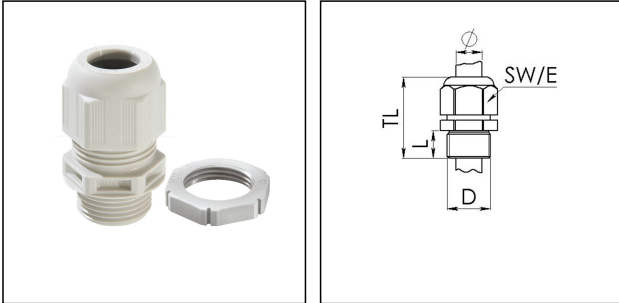

GLP63 grey

Products may differ in size, colour and appearance to those shown. If you require further information or customisation, please contact us directly.

Material cable gland	Polyamide
Material sealing gasket	EPDM
Protection class	IP68 (5 bar 30 min), IP69
Temp. range min	-40 °C
Temp. range max	100 °C
Glow wire test	750 °C
Thread type	M
Ø Connection thread D	63
Lead	1,5
Length screw-in thread L	15 mm
Ø cable diameter min	34 mm
Ø cable diameter max	48 mm
Key width SW	68 mm
Collar diameter (E)	75 mm
Total length TL	64 mm - 78 mm
Type of cable anchorage	A
Install. torques fitting	30 N m
Install. torques cap nut	30 N m
Impact category	5
Equipment	Incl. connection thread gasket
Product Color	RAL 7035
Type	GLP63 grey
Order no. RAL 7035	10109783
Packing unit	5
ETIM-Classification	EC000441