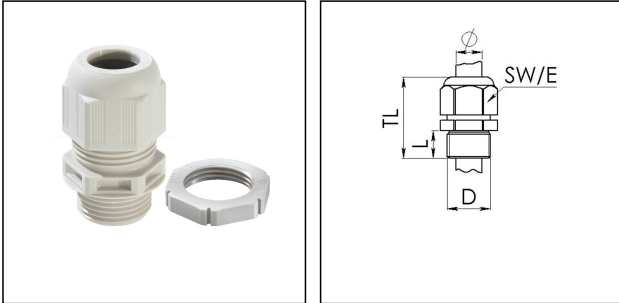

GLP20+ grey

Cable gland with locknut, polyamide, M20, RAL 7035

Products may differ in size, colour and appearance to those shown. If you require further information or customisation, please contact us directly.

Material cable gland	Polyamide
Material sealing gasket	EPDM
Protection class	IP69, IP68 (5 bar 30 min)
Temp. range min	-40 °C
Temp. range max	100 °C
Glow wire test	750 °C
Thread type	M
Ø Connection thread D	20
Lead	1,5
Length screw-in thread L	10 mm
Ø cable diameter min	7,5 mm
Ø cable diameter max	14 mm
Key width SW	24 mm
Collar diameter (E)	27 mm
Total length TL	36 mm - 45 mm
Type of cable anchorage	A
Install. torques fitting	4 N m
Install. torques fitting/EADR	3 N m
Install. torques cap nut	3 N m
Product Color	RAL 7035
Type	GLP20+ grey
Order no. RAL 7035	10100613
Packing unit	10