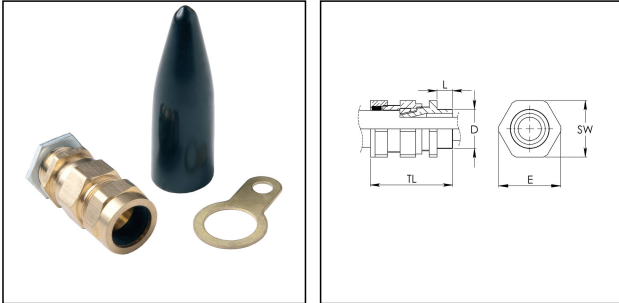

CW 20S

CW Pack Economy, brass gland and locknut, shroud

Products may differ in size, colour and appearance to those shown. If you require further information or customisation, please contact us directly.

Material	Brass
Material shrouds	PVC
Packing unit	2
Temp. range min	-20 °C
Temp. range max	80 °C
Protection class	IP66
Thread type	M
Ø Connection thread D	20
Lead	1,5
Length screw-in thread L	10 mm
Ø cable diameter min	12,8 mm
Ø cable diameter max	15,5 mm
Ø cable below cable shield max	-11,8 mm
Key width SW	24 mm
Collar diameter (E)	27 mm
Total length TL	48 mm
Type	CW 20S
WISKA-Order no.	50101673