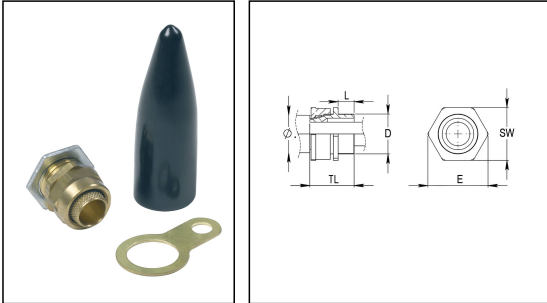

BW 25L

BW Pack, brass gland and locknut, shroud

Products may differ in size, colour and appearance to those shown. If you require further information or customisation, please contact us directly.

Material	Brass
Material shrouds	PVC
Packing unit	2
Temp. range min	-80 °C
Temp. range max	300 °C
Protection class	IP20
Thread type	M
Ø Connection thread D	25
Lead	1,5
Length screw-in thread L	10 mm
Ø cable diameter max	25,4 mm
Key width SW	32 mm
Collar diameter (E)	35 mm
Total length TL	34 mm
Type	BW 25L
WISKA-Order no.	50101695