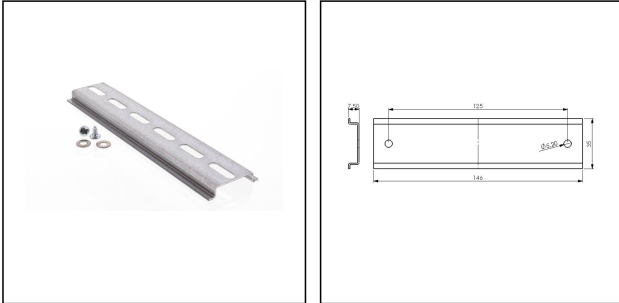

## DIN Rail Kit - COMBI 1210

DIN Rail Kit for installation of terminals

Products may differ in size, colour and appearance to those shown. If you require further information or customisation, please contact us directly.

<b>Material</b>	Steel
<b>Type</b>	DIN Rail Kit - COMBI 1210
<b>WISKA-Order no.</b>	10101478
<b>Packing unit</b>	1

Remarks:

rail TS35 + fixing material

13.08.2021

Your Contact:

**WISKA Hoppmann GmbH**

Kisdorfer Weg 28 · 24568 Kaltenkirchen · Germany