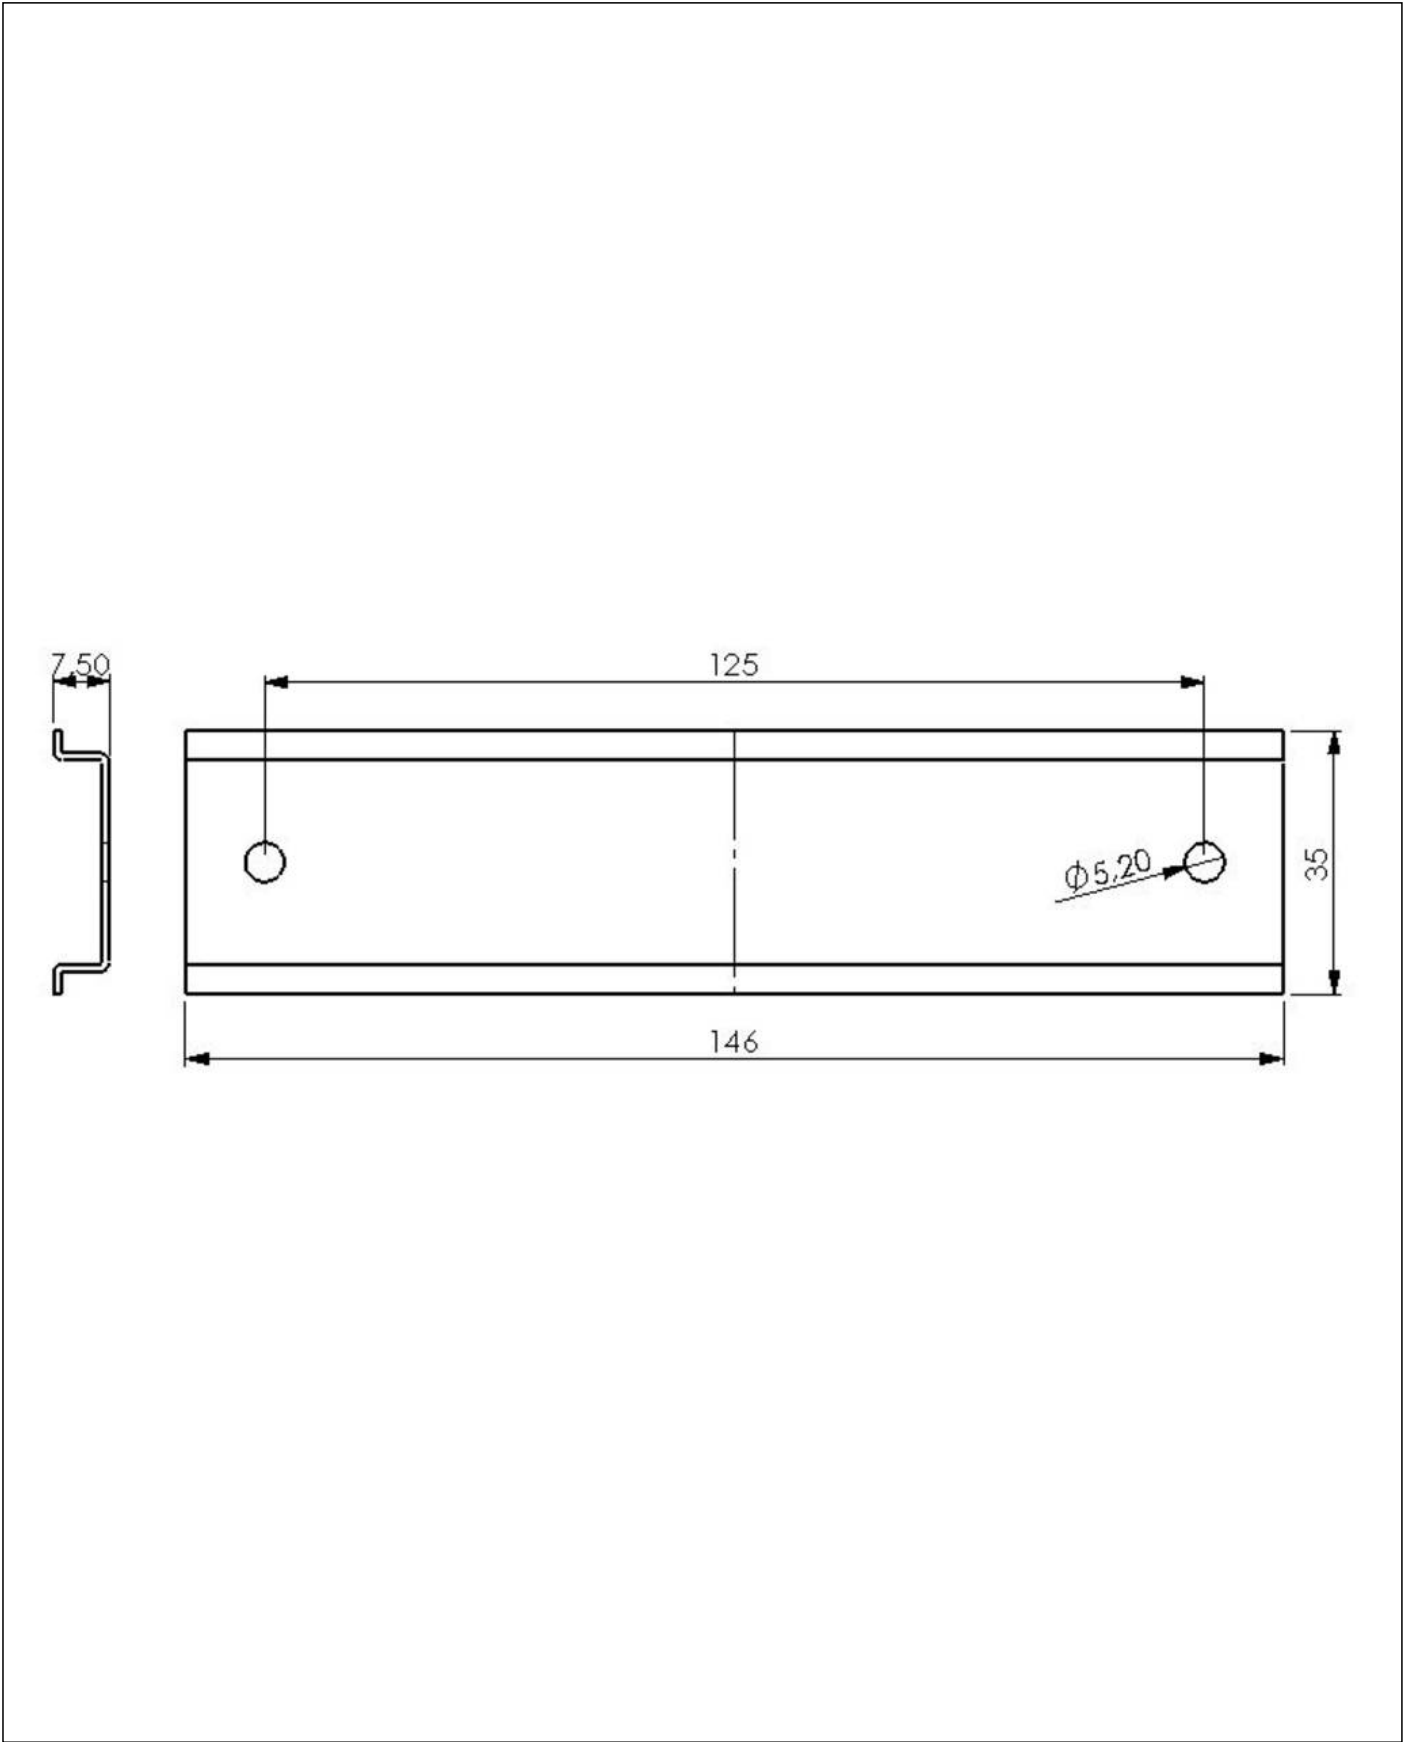

Your Contact:
WISKA Hoppmann GmbH
Kisdorfer Weg 28 · 24568 Kaltenkirchen · Germany
☎ +49-4191-508-0 · 📠 +49-4191-508-209
contact@wiska.de · www.wiska.com