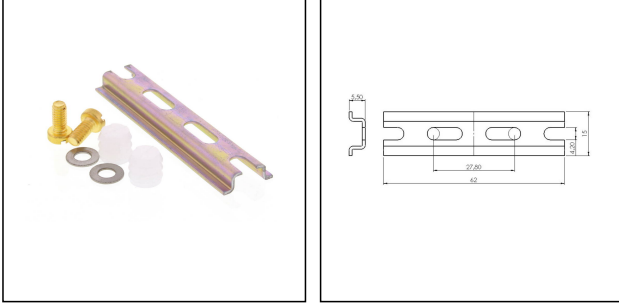

DIN Rail Kit - COMBI 108 / 308

DIN Rail Kit for installation of terminals

Products may differ in size, colour and appearance to those shown. If you require further information or customisation, please contact us directly.

Material	Steel
Type	DIN Rail Kit - COMBI 108 / 308
WISKA-Order no.	10060362
Packing unit	1

Remarks:

Rail TS 15 + fixing material

12.08.2021

Your Contact:

WISKA Hoppmann GmbH

Kisdorfer Weg 28 · 24568 Kaltenkirchen · Germany