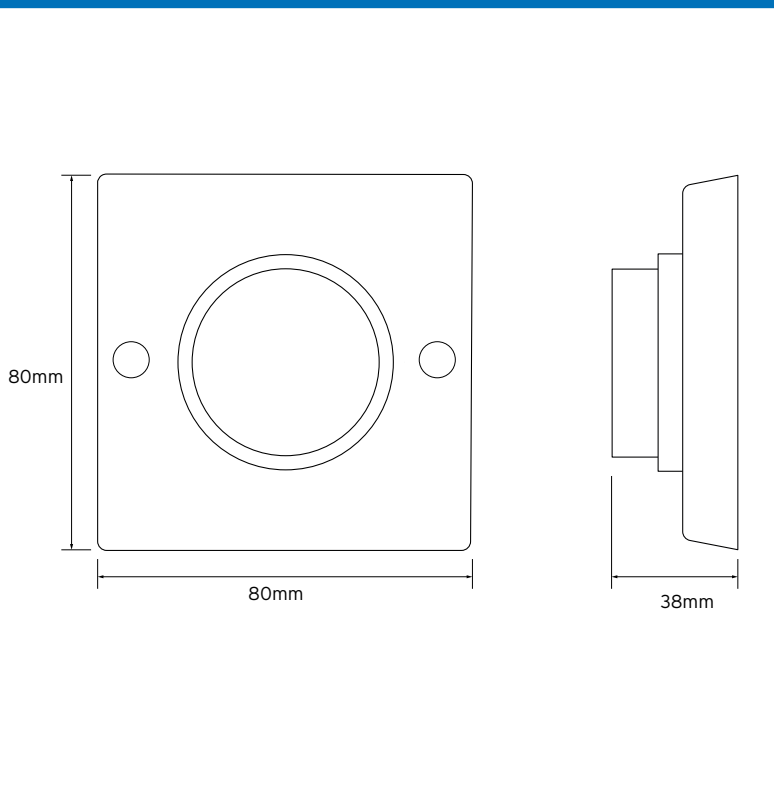

niglon

General Lighting

TDS-E400A Multi Range Timer

Touch Activated

Technical Drawing

Technical Specifications

Rated Voltage	240V AC
Fluorescent	6A
Incandescent	10A
Compact Fluorescent	6A (6 fittings max)
Time Delay	10 sec to 10mins
Dimensions	80mm x 80mm x 38mm (H x W x D)