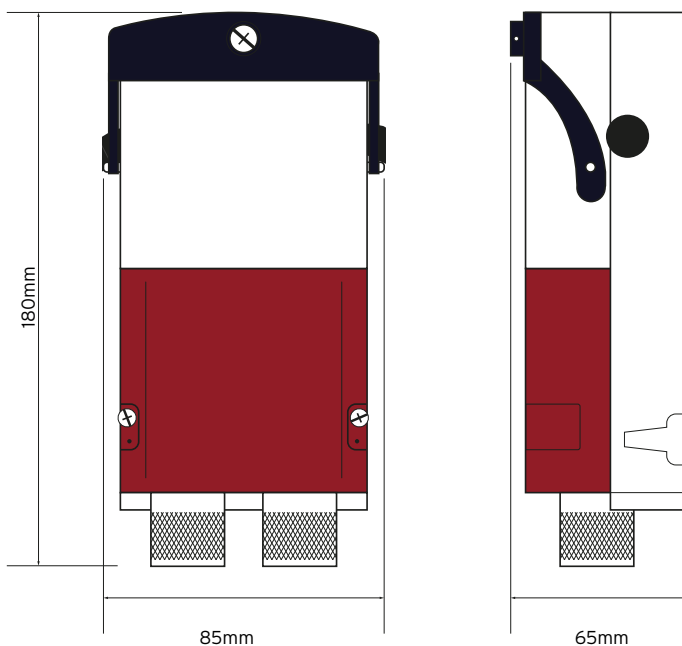

niglon

General Lighting

T020G26 Titan Type Cut-Out

Single Phase, Single Fuse with
earth block and brass plate.
2x25mm tubes

Technical Drawing

Technical Specifications

Standard of Compliance	IEC/EN 60947-1
Accepted Fuses	IEC 269-1 and BS88 Part 1, AC16 Tag Type
Material	High performance thermoplastics (BS 7654)
Pole	Single
Fuse	Single
Terminal Blocks	1 to 3 conductors and up to 25mm CSA
Cable Entry Plates	Brass
Sealing	Sealing wire facility is provided
IP Rating	IP43
Dimensions	180mm x 85mm x 65mm (H x W x D)