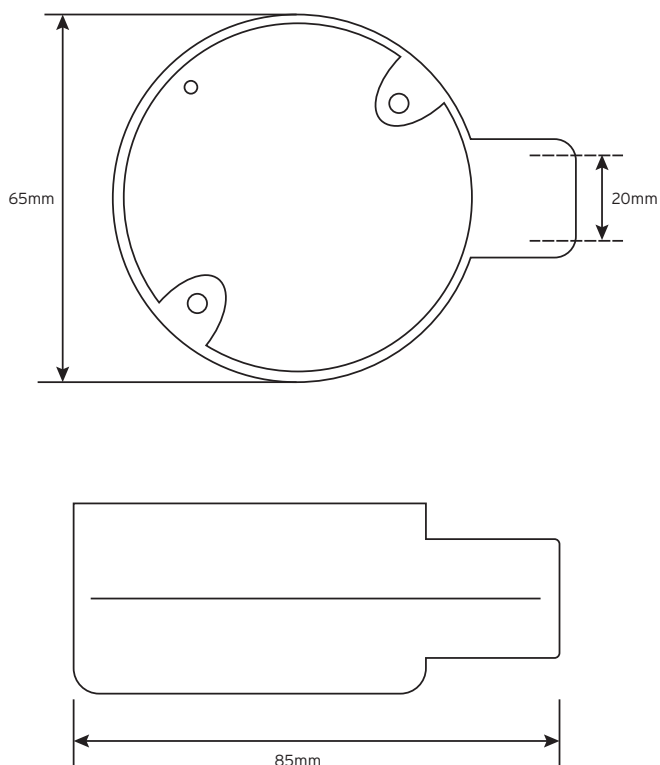

## CB120G Malleable Conduit Boxes

### Technical Drawing

### Technical Specifications

Type	1 Way, Terminal
Size	20mm
Finish	Galv.
Standards	BS EN 61386-1 2008
Size	Ø 65mm x 85mm L