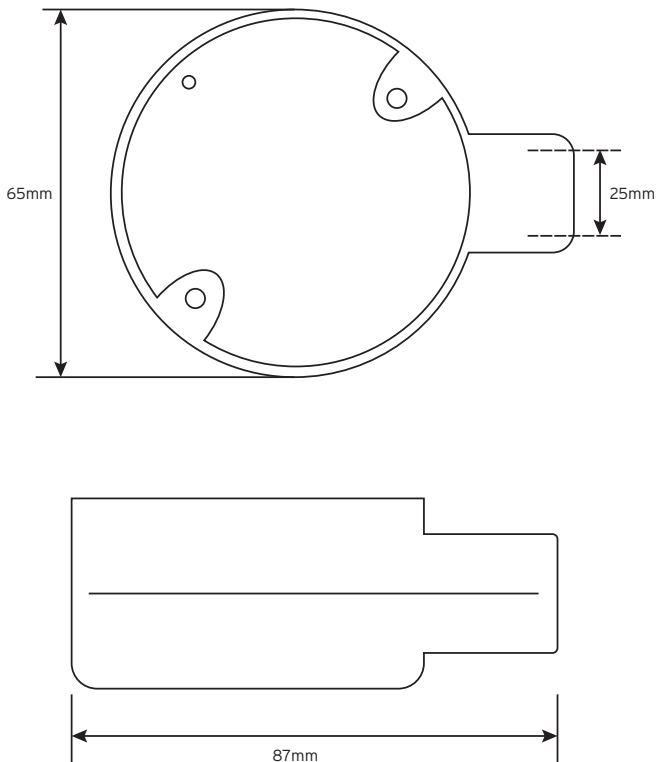

## CB125G Malleable Conduit Boxes

### Technical Drawing

### Technical Specifications

Type	1 Way, Terminal
Size	25mm
Finish	Galv.
Standards	BS EN 61386-1 2008
Size	Ø 65mm x 87mm L