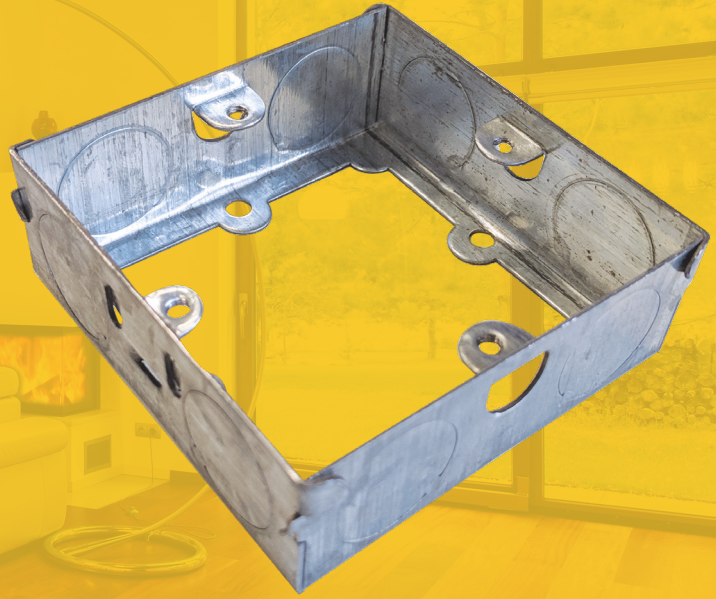

E11EB

Metal Switch & Socket Box

25mm 1 Gang fitted with
1 adj & 3 fixed lugs

Technical Specifications

Gangs	1
Type	Flush
Description	Knockout Box
Dimensions	73 x 73 x 25mm

Technical Drawing