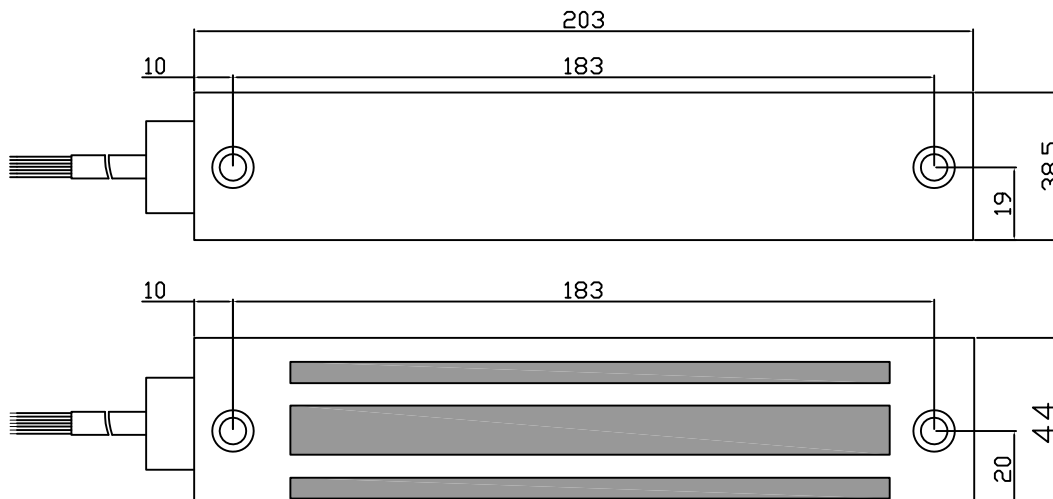

ELECTRO-MAGNETIC GATE LOCK AEM/MINGATE/F/S

A. 12VDC Input:

Connect the Red and Black wires to 12v DC +, Connect Green and Orange wires to 12v DC -

B. 24VDC Input:

Connect Red wire to 24v DC +, Connect Orange wire to 24v DC -, Link together Black and Green wires

C. Contacts:

Reed switch dry contacts are rated 0.25 Amp at 30VDC/AC for safe operation, do not exceed this rating.

If you require a normally open switch, connect the wires from the system to brown wire and yellow wire of Magnet.

If you require a normally closed switch, connect the wires from the system to brown wire and blue wire of Magnet.

12V	24V	LOCK STATUS SENSOR(REED SW.)
+ Red - Black Green Orange	+ Red - Black Green Orange	Blue NC Yellow NO