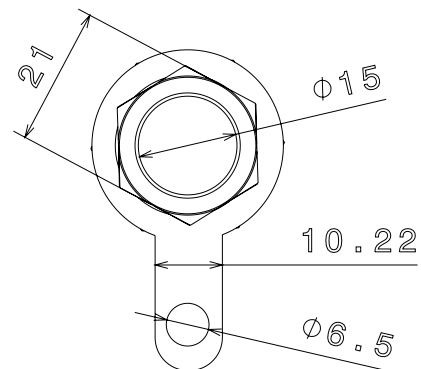

PRODUCT CODE: BW20S
CABLE GLAND KIT

DESCRIPTION

20mm Small Pattern Cable Gland Kit

FINISH

Self Colour

MATERIAL

Brass

PACKAGING

Packed in qty 1

ADDITIONAL NOTES

Conforms to BS EN61386-1
Designed for internal applications
Kit comprises; 2 x glands, 2 x shrouds, 2 x tags and 2 x locknuts

Isometric view

Side view

Top view