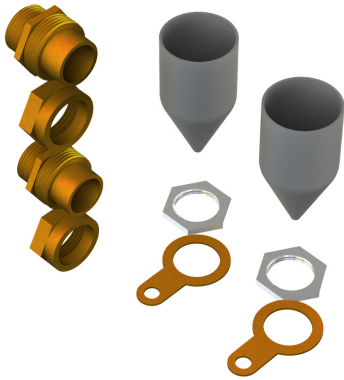

PRODUCT CODE: BW20S
CABLE GLAND KIT

DESCRIPTION

20mm Small Pattern Cable Gland Kit

FINISH

Self Colour

MATERIAL

Brass

PACKAGING

Packed in qty 1

ADDITIONAL NOTES

Conforms to BS EN61386-1
Designed for internal applications
Kit comprises; 2 x glands, 2 x shrouds, 2 x tags and 2 x locknuts

Isometric view

Side view

Top view