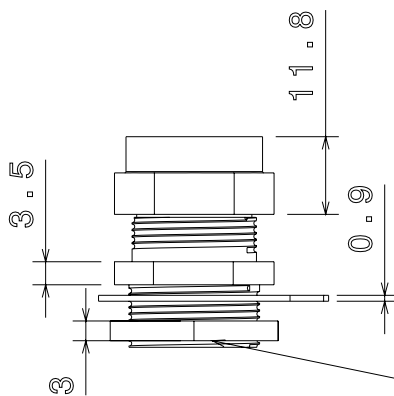

PRODUCT CODE: BW20S
CABLE GLAND KIT

DESCRIPTION

20mm Small Pattern Cable Gland Kit

FINISH

Self Colour

MATERIAL

Brass

PACKAGING

Packed in qty 1

ADDITIONAL NOTES

Conforms to BS EN61386-1
Designed for internal applications
Kit comprises; 2 x glands, 2 x shrouds, 2 x tags and 2 x locknuts

Isometric view

Side view

Top view