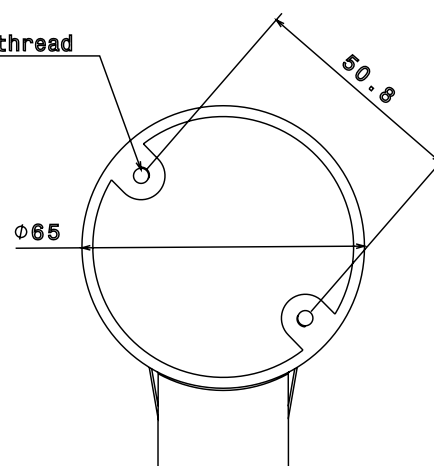

Packed in qty 20

ADDITIONAL NOTES

Manufactured to BS4607 part 1
Product includes 2 x M4 Brass Inserts

Isometric view

Front view

Side view

M4 Brass thread

Top view