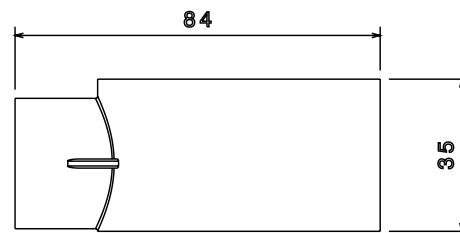

Packed in qty 20

ADDITIONAL NOTES

Manufactured to BS4607 part 1
Product includes 2 x M4 Brass Inserts

Isometric view

Front view

Side view

M4 Brass thread

Top view