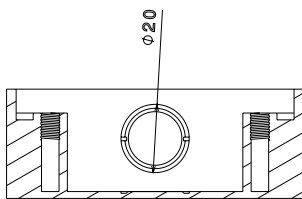

Packed in qty 20

ADDITIONAL NOTES

- Product features;
- Universal entry knock outs for both mini trunking and 20mm conduit
 - Square corners
 - All boxes supplied with 2 x M3.5 brass inserts

Isometric view

Front view

Inside Section view B-B

Inside Section view A-A