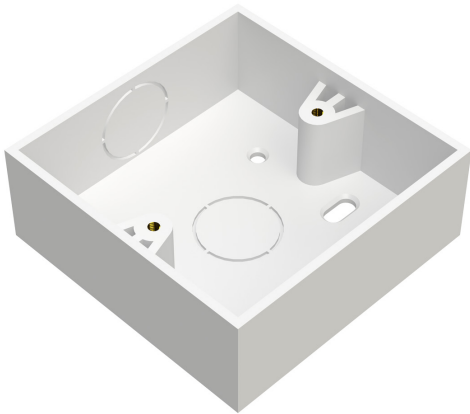

PRODUCT CODE: PSB1-C
PVC SURFACE MOUNTED BOX

DESCRIPTION

32mm 1 Gang Surface Mounted Box

FINISH

White

MATERIAL

PVC

PACKAGING

Packed in qty 20

ADDITIONAL NOTES

- Product features;
- Universal entry knock outs for both mini trunking and 20mm conduit
 - Square corners
 - All boxes supplied with 2 x M3.5 brass inserts

Isometric view

Front view

Inside Section view B-B

Inside Section view A-A