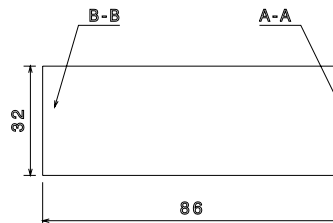

Packed in qty 20

ADDITIONAL NOTES

- Product features;
- Universal entry knock outs for both mini trunking and 20mm conduit
 - Square corners
 - All boxes supplied with 2 x M3.5 brass inserts

Isometric view

Front view

Inside Section view B-B

Inside Section view A-A