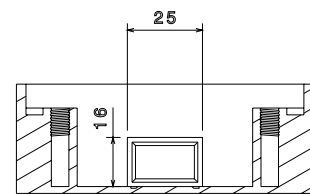

Packed in qty 20

ADDITIONAL NOTES

- Product features;
- Universal entry knock outs for both mini trunking and 20mm conduit
 - Square corners
 - All boxes supplied with 2 x M3.5 brass inserts

Isometric view

Front view

Inside Section view B-B

Inside Section view A-A