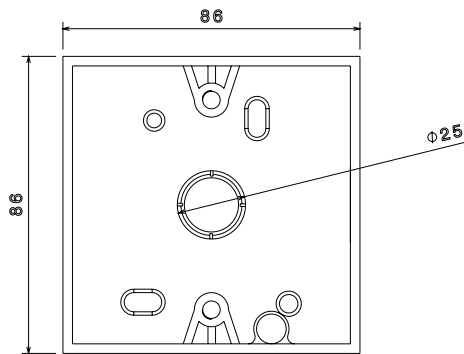

PRODUCT CODE: PSB1-C
PVC SURFACE MOUNTED BOX

DESCRIPTION

32mm 1 Gang Surface Mounted Box

FINISH

White

MATERIAL

PVC

PACKAGING

Packed in qty 20

ADDITIONAL NOTES

- Product features;
- Universal entry knock outs for both mini trunking and 20mm conduit
 - Square corners
 - All boxes supplied with 2 x M3.5 brass inserts

Isometric view

Front view

Inside Section view B-B

Inside Section view A-A