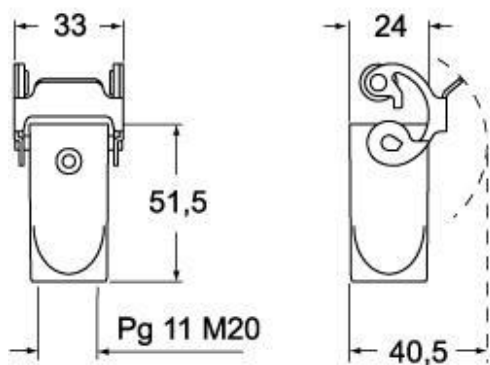

# MKA V20

Hood, CKA series, with 2 pegs, M20 top cable entry, size "21.21"

Product description		Material properties	
<b>Product type</b>	Hood	<b>Colour</b>	RAL 7040 grey
<b>Series</b>	CKA	<b>RoHs conformity</b>	Compliant
<b>Closing type</b>	With 2 pegs	<b>China RoHs - EFUP</b>	E
<b>Size</b>	Size "21.21"	<b>REACH SVHC substances</b>	No
<b>Cable entry</b>	Top cable entry M20	<b>Approvals / Standards</b>	
<b>Technical data</b>		<b>UL</b>	ECBT2
<b>IP degree of protection</b>	IP44 (IP66/IP67/IP69 with CKR 65/CKR 65 D kits)	<b>cUL</b>	ECBT8
<b>Further technical details</b>		<b>General ordering information</b>	
<b>Weight</b>	60,50 g	<b>EAN13 code</b>	8015747056748
<b>Operating temperature range (min, max)</b>	-40°C...+125°C	<b>eCl@ss 8.1</b>	27440202
		<b>ETIM 7.0</b>	EC000437
		<b>Packaging Information</b>	
		<b>Packaging length</b>	330,00 mm
		<b>Packaging height</b>	230,00 mm
		<b>Packaging width</b>	205,00 mm
		<b>Packaging weight</b>	6,60 kg
		<b>Packaging volume</b>	15,56 dm <sup>3</sup>
		<b>Packaging description</b>	Carton box
		<b>Packaging quantity</b>	100 Pcs
		<b>Packaging EAN code</b>	8015747056755
		<b>Sub-packaging length</b>	185,00 mm
		<b>Sub-packaging height</b>	40,00 mm
		<b>Sub-packaging width</b>	155,00 mm
		<b>Sub-packaging weight</b>	0,66 kg
		<b>Sub-packaging volume</b>	1,15 dm <sup>3</sup>
		<b>Sub-packaging description</b>	Carton box
		<b>Sub-packaging quantity</b>	10 Pcs
		<b>Sub-packaging EAN barcode</b>	8015747056762

## Catalogue drawings

### CKAX VGS - MKAX VG

Notes

Dimensions shown in mm are not binding and may be changed without notice.

---