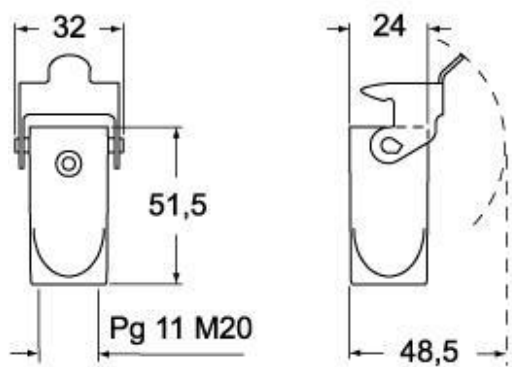

# MKA V20

Hood, CKA series, with 2 pegs, M20 top cable entry, size "21.21"

Product description		Material properties	
<b>Product type</b>	Hood	<b>Colour</b>	RAL 7040 grey
<b>Series</b>	CKA	<b>RoHs conformity</b>	Compliant
<b>Closing type</b>	With 2 pegs	<b>China RoHs - EFUP</b>	E
<b>Size</b>	Size "21.21"	<b>REACH SVHC substances</b>	No
<b>Cable entry</b>	Top cable entry M20	<b>Approvals / Standards</b>	
<b>Technical data</b>		<b>UL</b>	ECBT2
<b>IP degree of protection</b>	IP44 (IP66/IP67/IP69 with CKR 65/CKR 65 D kits)	<b>cUL</b>	ECBT8
<b>Further technical details</b>		<b>General ordering information</b>	
<b>Weight</b>	60,50 g	<b>EAN13 code</b>	8015747056748
<b>Operating temperature range (min, max)</b>	-40°C...+125°C	<b>eCl@ss 8.1</b>	27440202
		<b>ETIM 7.0</b>	EC000437
		<b>Packaging Information</b>	
		<b>Packaging length</b>	330,00 mm
		<b>Packaging height</b>	230,00 mm
		<b>Packaging width</b>	205,00 mm
		<b>Packaging weight</b>	6,60 kg
		<b>Packaging volume</b>	15,56 dm <sup>3</sup>
		<b>Packaging description</b>	Carton box
		<b>Packaging quantity</b>	100 Pcs
		<b>Packaging EAN code</b>	8015747056755
		<b>Sub-packaging length</b>	185,00 mm
		<b>Sub-packaging height</b>	40,00 mm
		<b>Sub-packaging width</b>	155,00 mm
		<b>Sub-packaging weight</b>	0,66 kg
		<b>Sub-packaging volume</b>	1,15 dm <sup>3</sup>
		<b>Sub-packaging description</b>	Carton box
		<b>Sub-packaging quantity</b>	10 Pcs
		<b>Sub-packaging EAN barcode</b>	8015747056762

## Catalogue drawings

### CKAX VGS - MKAX VG

Notes

Dimensions shown in mm are not binding and may be changed without notice.

---