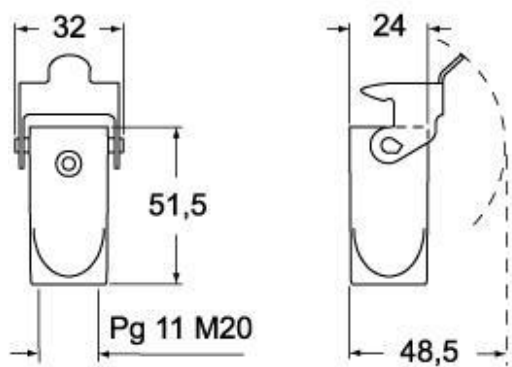

CKA VAS - MKA VA