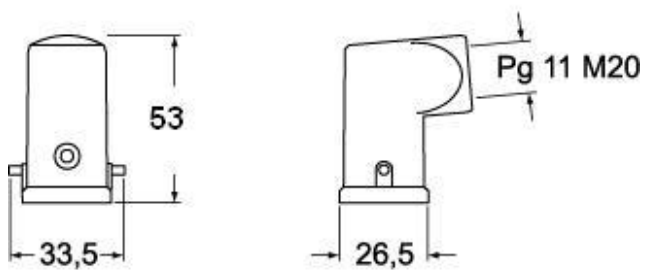

CKA VAS - MKA VA