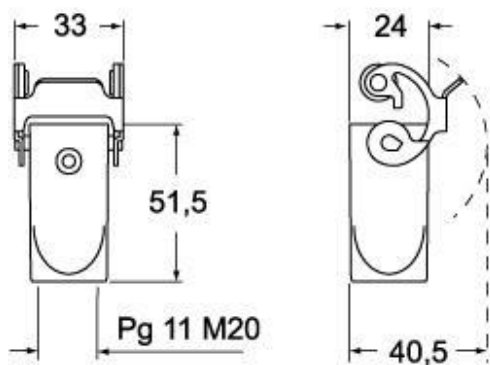

CKAX VGS - MKAX VG