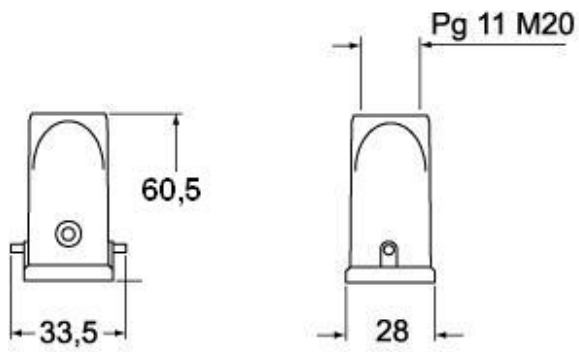

Catalogue drawings

CKA VS - MKA V