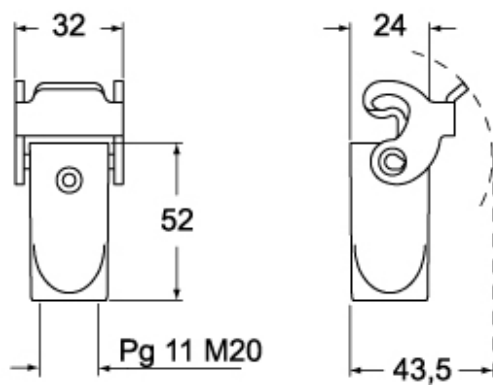

# MK VG20

Hood, CK series, with 1 lever, M20 top cable entry, size "21.21", white colour

Product description		Material properties	
<b>Product type</b>	Hood	<b>Colour</b>	RAL 7035 grey
<b>Series</b>	CK	<b>RoHs conformity</b>	Compliant
<b>Closing type</b>	With 1 lever	<b>China RoHs - EFUP</b>	E
<b>Size</b>	Size "21.21"	<b>REACH SVHC substances</b>	No
<b>Cable entry</b>	Top cable entry M20	<b>Approvals / Standards</b>	
<b>Specification</b>	White colour	<b>UL</b>	ECBT2
<b>Technical data</b>		<b>cUL</b>	ECBT8
<b>IP degree of protection</b>	IP44 (IP66/IP67/IP69 with CKR 65/CKR 65 D kits)	<b>General ordering information</b>	
<b>Further technical details</b>		<b>EAN13 code</b>	8015747056625
<b>Weight</b>	14,00 g	<b>eCl@ss 8.1</b>	27440202
<b>Operating temperature range (min, max)</b>	-40°C...+125°C	<b>ETIM 7.0</b>	EC000437
		<b>Packaging Information</b>	
		<b>Packaging length</b>	330,00 mm
		<b>Packaging height</b>	170,00 mm
		<b>Packaging width</b>	230,00 mm
		<b>Packaging weight</b>	2,09 kg
		<b>Packaging volume</b>	12,90 dm <sup>3</sup>
		<b>Packaging description</b>	Carton box
		<b>Packaging quantity</b>	100 Pcs
		<b>Packaging EAN code</b>	8015747056632
		<b>Sub-packaging weight</b>	0,21 kg
		<b>Sub-packaging description</b>	Carton box
		<b>Sub-packaging quantity</b>	10 Pcs
		<b>Sub-packaging EAN barcode</b>	8015747056649

## Catalogue drawings

## Notes

Dimensions shown in mm are not binding and may be changed without notice.