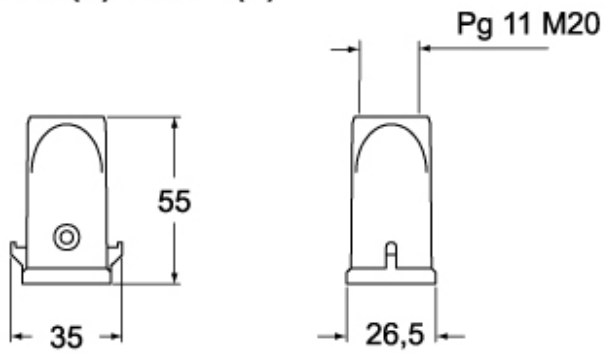

Part number

MK VG20

Catalogue drawings

CK V(N)S - MK V(N)