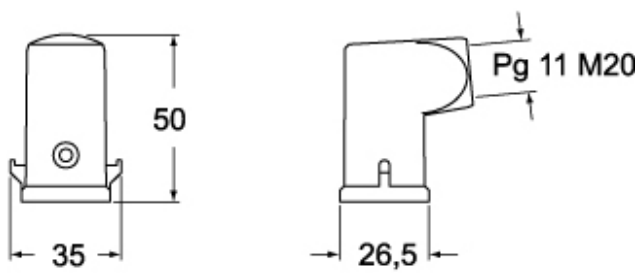

CK VA(N)S - MK VA(N)