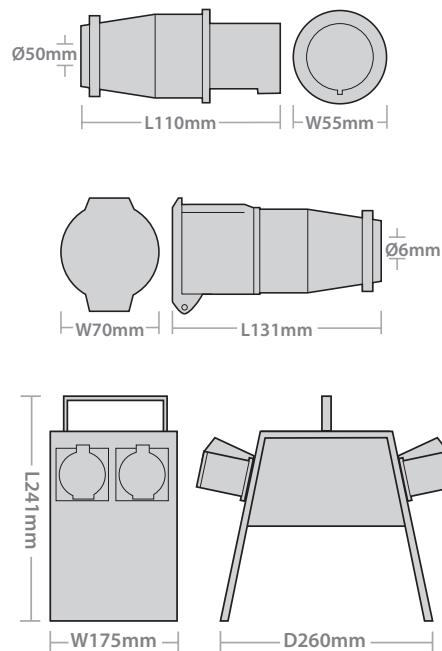

110V ACCESSORIES

SPLITTER BOX & COUPLERS

Our site lighting range includes useful accessories to complete any project. The range includes a splitter box, plug, coupler and a handy extension cable.

Features

- Splitter box with 4 outputs and pre-wired 5m supply cable
- Handy pre-wired extension cable
- Separate plug and couplers for versatility

Specification

Material:	Plug & Couplers: Polypropylene Splitter Box: Steel Cable: HOVV-F 3G 1.5mm ²
Colour Finish:	Yellow
IP Rating:	IP44
Electrical Class:	Class I
Guarantee:	1 Year

Dimensions

Product Code	Description	Rating	Net Weight	Barcodes
LFUK4S	Splitter Box - 4 x 16A-110V	16A	2.7	5055807608343
IP16A	Industrial Plug 110V	16A	0.09	5055807605779
IC16A	Industrial Coupler 110V	16A	0.12	5055807605731
SE15	14m - 3 x 1.5mm Extension Cable 110V c/w plug & coupler	16A	1.6	5055807610513