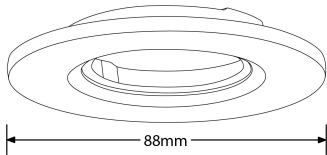

Line Drawing

Polar Curve

Colour

Black

Matt White

Polished
Chrome

Satin Nickel

White

Feature & Benefits

- Twist & lock bezel for mPro™ and m10™ Fire Rated Downlights

Product Specs:

Dimmable	No	IP Rating	IP65
Overall Diameter (mm)	88	Lamp Base	None
Weight (Kg)	0.054	Positional Adjustment	Fixed