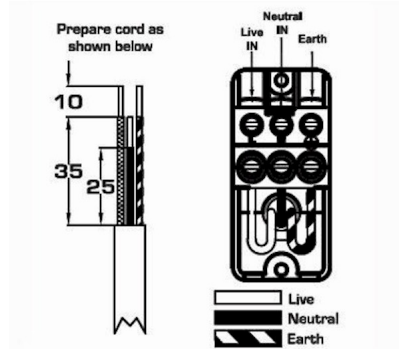

74COW

Hartland | HARTLAND RANGE | Connection Units

Item Image

Wiring

Dimensions

Primary Range	Hartland
Insert Type	1 gang 20A Cable Outlet
Insert Colour	White
EAN13 Barcode	5017503240760
Commodity Code	85369095
Luckins TSI	398036359
Dimensions(Nominal)	Single: Height = 88.0mm Width = 88.0mm Depth = 5.0mm
Weight	130 GR
Switched Poles	None
Current Rating	20 Amp
Voltage	220/250V AC
Maximum Load	20 Amp
Mains Frequency	50Hz
IP Rating	IP2XD
Contact Gap Minimum	None
Terminal Capacity 1	5 x 1mm ²
Terminal Capacity 2	4 x 1.5mm ²
Terminal Capacity 3	2 x 2.5mm ²
Terminal Capacity 4	2 x 4mm ² Multi-strand
Earth Terminal Capacity 1	6 x 1mm ²
Earth Terminal Capacity 2	5 x 1.5mm ²
Earth Terminal Capacity 3	3 x 2.5mm ²
Earth Terminal Capacity 4	2 x 4mm ² Multi-strand
Earth Terminal Capacity 5	1 x 6mm ²
Product Class 1	Must be earthed
Ambient Operating Temperature	-5° to +40°C
Recommended Location	Internal Use Only
Maximum Installation Altitude	2000m
Cable Outlet Minimum/Maximum	Min = 0.75mm ² Max = 2.5mm ²