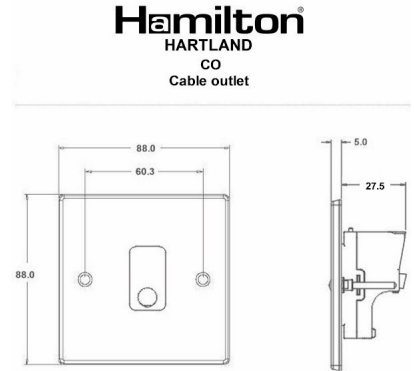

74COW

Hartland | HARTLAND RANGE | Connection Units

Item Image

Wiring

Dimensions

Primary Range	Hartland
Insert Type	1 gang 20A Cable Outlet
Insert Colour	White
EAN13 Barcode	5017503240760
Commodity Code	85369095
Luckins TSI	398036359
Dimensions(Nominal)	Single: Height = 88.0mm Width = 88.0mm Depth = 5.0mm
Weight	130 GR
Switched Poles	None
Current Rating	20 Amp
Voltage	220/250V AC
Maximum Load	20 Amp
Mains Frequency	50Hz
IP Rating	IP2XD
Contact Gap Minimum	None
Terminal Capacity 1	5 x 1mm ²
Terminal Capacity 2	4 x 1.5mm ²
Terminal Capacity 3	2 x 2.5mm ²
Terminal Capacity 4	2 x 4mm ² Multi-strand
Earth Terminal Capacity 1	6 x 1mm ²
Earth Terminal Capacity 2	5 x 1.5mm ²
Earth Terminal Capacity 3	3 x 2.5mm ²
Earth Terminal Capacity 4	2 x 4mm ² Multi-strand
Earth Terminal Capacity 5	1 x 6mm ²
Product Class 1	Must be earthed
Ambient Operating Temperature	-5° to +40°C
Recommended Location	Internal Use Only
Maximum Installation Altitude	2000m
Cable Outlet Minimum/Maximum	Min = 0.75mm ² Max = 2.5mm ²