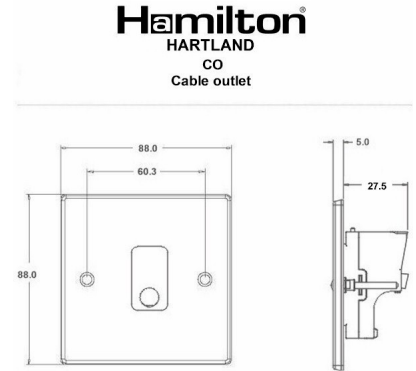

74COB

Hartland | HARTLAND RANGE | Connection Units

Item Image

Wiring

Dimensions

Primary Range	Hartland
Insert Type	1 gang 20A Cable Outlet
Insert Colour	Black
EAN13 Barcode	5017503241767
Commodity Code	85369095
Luckins TSI	398036155
Dimensions(Nominal)	Single: Height = 88.0mm Width = 88.0mm Depth = 5.0mm
Switched Poles	None
Current Rating	20 Amp
Voltage	220/250V AC
Maximum Load	20 Amp
Mains Frequency	50Hz
IP Rating	IP2XD
Contact Gap Minimum	None
Terminal Capacity 1	5 x1mm ²
Terminal Capacity 2	4x1.5mm ²
Terminal Capacity 3	2x2.5mm ²
Terminal Capacity 4	2x4mm ² Multi-strand
Earth Terminal Capacity 1	6x1mm ²
Earth Terminal Capacity 2	5 x 1.5mm ²
Earth Terminal Capacity 3	3 x 2.5mm ²
Earth Terminal Capacity 4	2 x 4mm ² Multi-strand
Earth Terminal Capacity 5	1 x 6mm ²
Product Class 1	Must be earthed
Ambient Operating Temperature	-5° to +40°C
Recommended Location	Internal Use Only
Maximum Installation Altitude	2000m
Cable Outlet Minimum/Maximum	Min = 0.75mm ² Max = 2.5mm ²
Standard/Approval	BS 5733