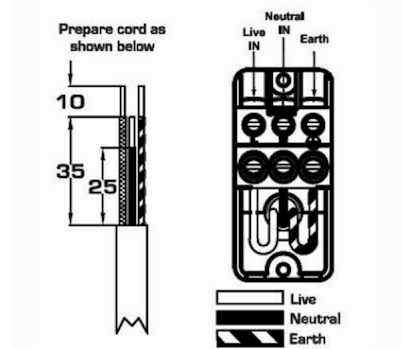

74COB

Hartland | HARTLAND RANGE | Connection Units

Item Image

Wiring

Dimensions

Primary Range	Hartland
Insert Type	1 gang 20A Cable Outlet
Insert Colour	Black
EAN13 Barcode	5017503241767
Commodity Code	85369095
Luckins TSI	398036155
Dimensions(Nominal)	Single: Height = 88.0mm Width = 88.0mm Depth = 5.0mm
Switched Poles	None
Current Rating	20 Amp
Voltage	220/250V AC
Maximum Load	20 Amp
Mains Frequency	50Hz
IP Rating	IP2XD
Contact Gap Minimum	None
Terminal Capacity 1	5 x1mm ²
Terminal Capacity 2	4x1.5mm ²
Terminal Capacity 3	2x2.5mm ²
Terminal Capacity 4	2x4mm ² Multi-strand
Earth Terminal Capacity 1	6x1mm ²
Earth Terminal Capacity 2	5 x 1.5mm ²
Earth Terminal Capacity 3	3 x 2.5mm ²
Earth Terminal Capacity 4	2 x 4mm ² Multi-strand
Earth Terminal Capacity 5	1 x 6mm ²
Product Class 1	Must be earthed
Ambient Operating Temperature	-5° to +40°C
Recommended Location	Internal Use Only
Maximum Installation Altitude	2000m
Cable Outlet Minimum/Maximum	Min = 0.75mm ² Max = 2.5mm ²
Standard/Approval	BS 5733