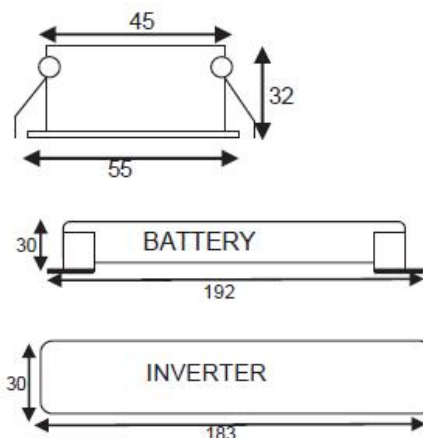

## 1 x 3W LED Emergency Downlight

MLA part code	EMPOWER2	EMPOWERW2
Description	1 x 3W LED Emergency downlight maintained/non-maintained	
Finish	White	
Nett weight (kg)	0.2755	
Wattage (W)	3	
Lumens	140 +/- 5%	140 +/- 5%
Efficacy (lm/W)	45	
Dimensions (mm)	Height: 23 Projection: 33	
Cut out	45mm	
CCT	6000	3000
LED Colour	Daylight	Warm white
Life span (Hrs)	30,000	
Input voltage	230v	
Construction	Aluminium downlight, Self-extinguishing polycarbonate inverter	
Battery type	4.8V 1800mAh Ni-Cd 4xSub C cell	
Class	2	
IP rating	IP20	
Warranty	3 Years (Excluding battery)	
Dimmable	No	
Origin of Manufacture	China	
Declaration of Conformity (held on file)	Yes	
Manufactured in accordance with	BSEN60598-1-22	
EAN	5055559187622	5055832931522